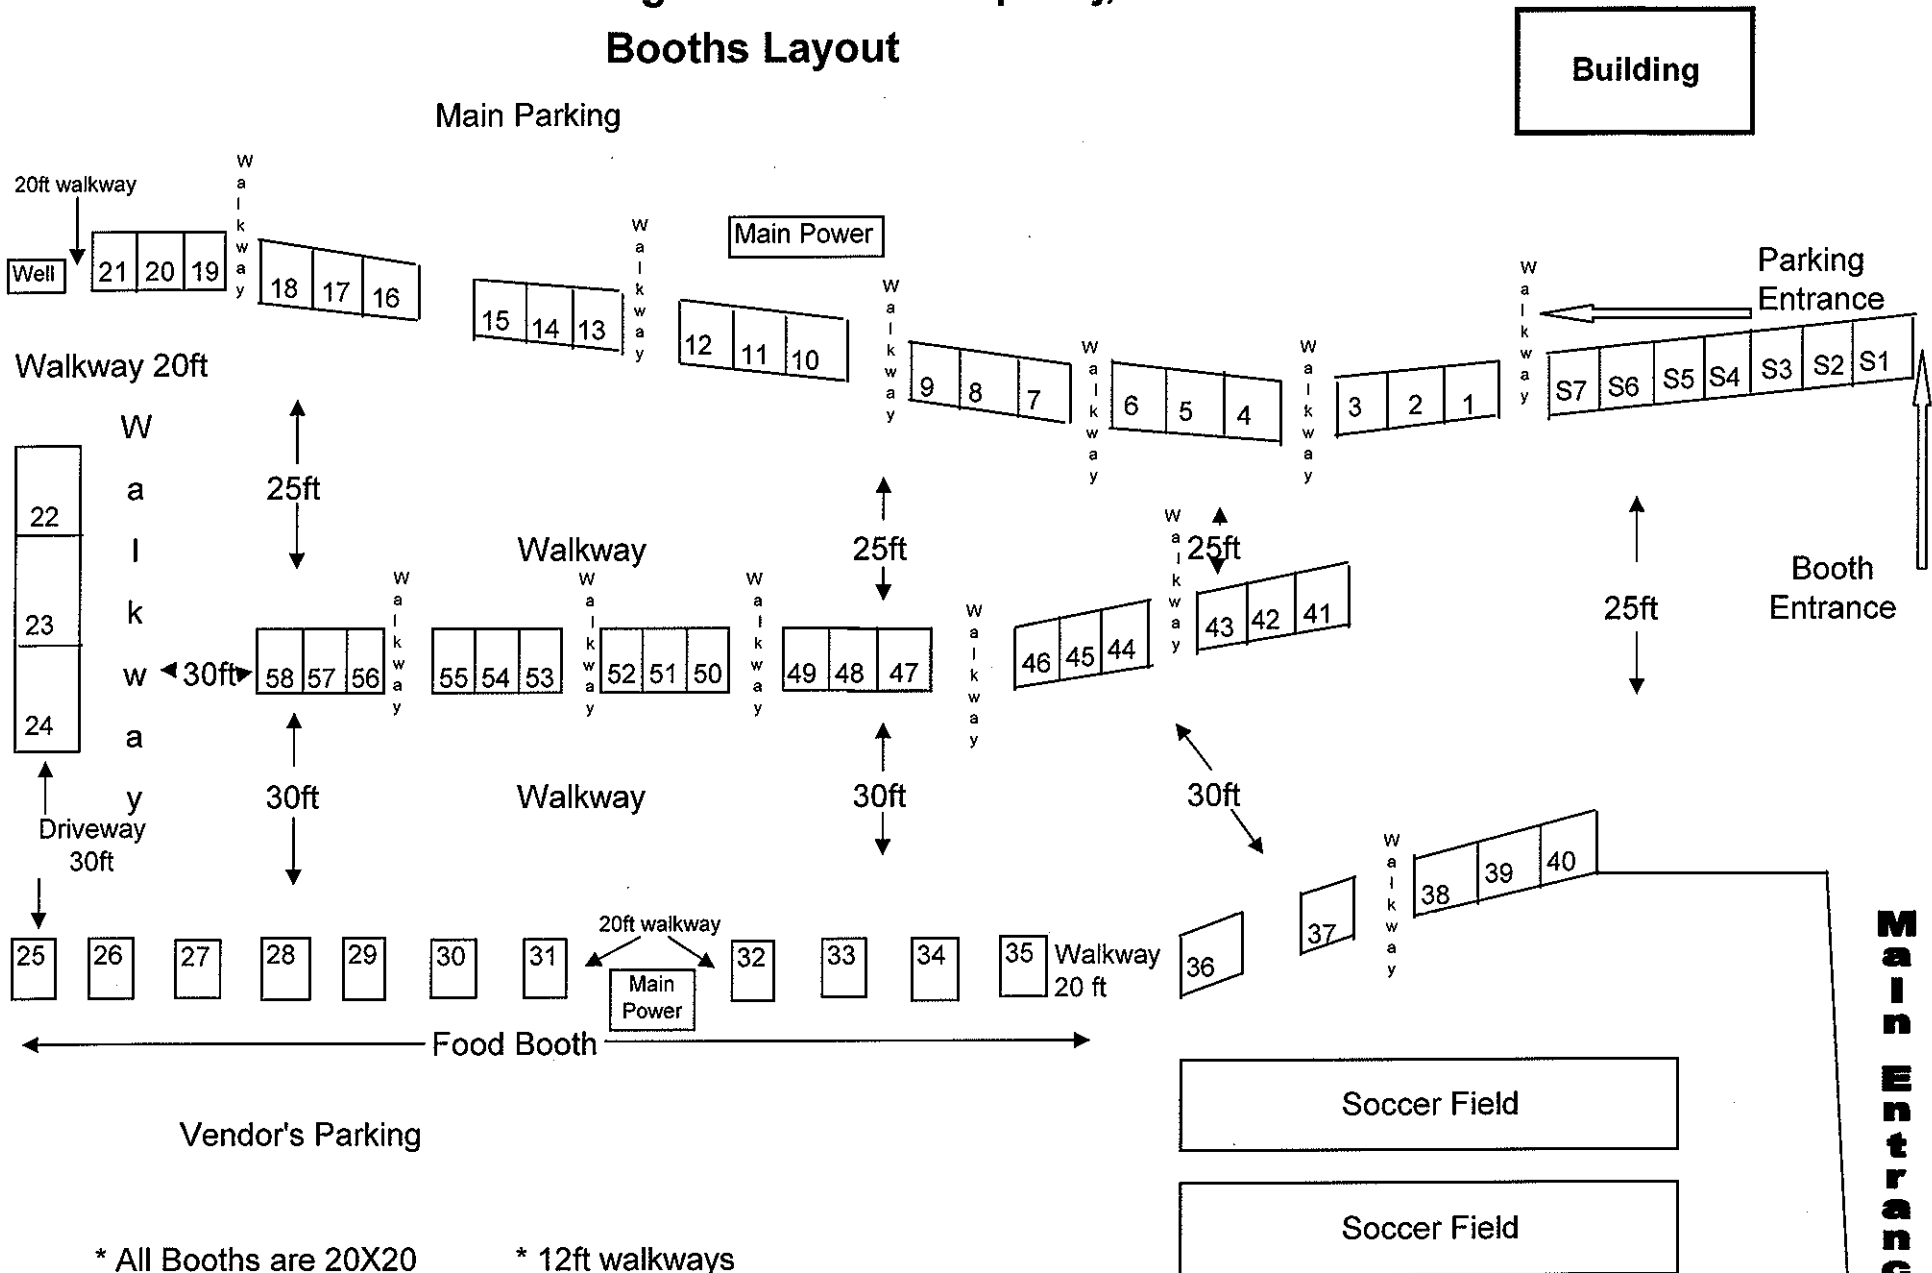

Hmong Southeast Puavpheej, Inc.

Booths Layout

- * All Booths are 20X20
- * Spots are 10x10
- * 20ft between each food booth
- * 12ft walkways
- * 30ft driveway